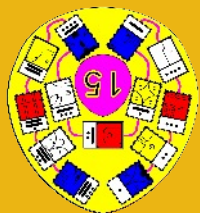

Time Tunnel
The Atari Alliance

The central graphic is a circular emblem with a multi-colored rainbow border. Inside the border, the words "Time Tunnel" are written in a large, bold, black font at the top, and "The Atari Alliance" is written at the bottom. In the center of the emblem is a green and red square with a white cross-like pattern. Surrounding this central square are several smaller icons: a Hindu deity (Goddess Kali) in the top-left, a Star Wars character (Darth Vader) in the top-right, a sphinx in the bottom-left, and Chewbacca in the bottom-right. The entire emblem is set against a black background.