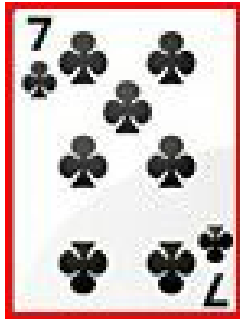

Castle Green - Enchanted Wave 19

Affix
Photo
Here

John Major - 29.03.1943

Mayan Kin 235: Blue Magnetic Eagle

I unify in order to create
Attracting mind
I seal the output of vision
With the magnetic tone of purpose
I am guided by my own power doubled

Time Tunnel
The Atari Alliance

The central graphic is a circular emblem with a multi-colored rainbow border. Inside the border, the words "Time Tunnel" are written in a large, bold, black font at the top, and "The Atari Alliance" is written at the bottom. In the center of the emblem is a green and red square with a white cross-like pattern. Surrounding this central square are several smaller icons: a Hindu deity (Goddess Kali) in the top-left, a Star Wars character (Darth Vader) in the top-right, a sphinx in the bottom-left, and Chewbacca in the bottom-right. The entire emblem is set against a black background.